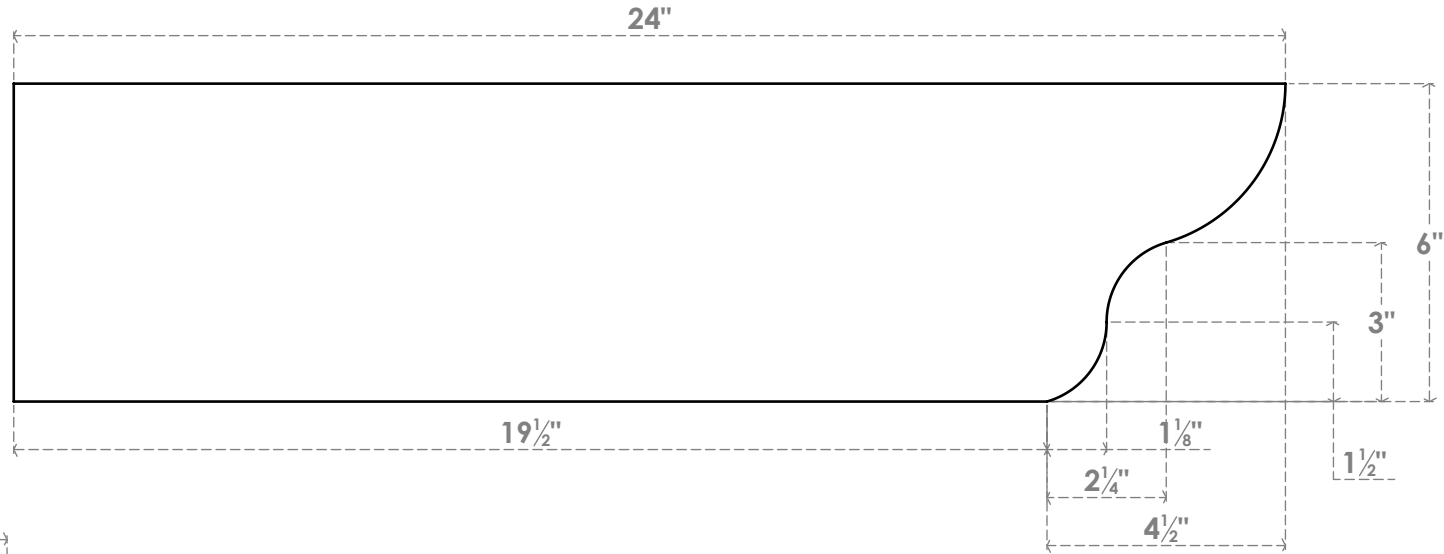

RFTP03X06X24GRN

3"W X 6"H X 24"L GREENSBORO ARCHITECTURAL GRADE PVC RAFTER TAIL

SIDE PROFILE

FRONT PROFILE

ISOMETRIC

EKENA MILLWORK
 2300 WEST MAIN ST.
 CLARKSVILLE, TX 75426
 TOLL FREE: 866-607-0453
 WWW.EKENAMILLWORK.COM