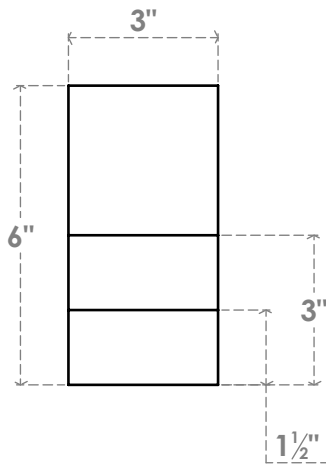

RFTP03X06X24GRN

3"W X 6"H X 24"L GREENSBORO ARCHITECTURAL GRADE PVC RAFTER TAIL

SIDE PROFILE

FRONT PROFILE

ISOMETRIC

EKENA MILLWORK
 2300 WEST MAIN ST.
 CLARKSVILLE, TX 75426
 TOLL FREE: 866-607-0453
 WWW.EKENAMILLWORK.COM